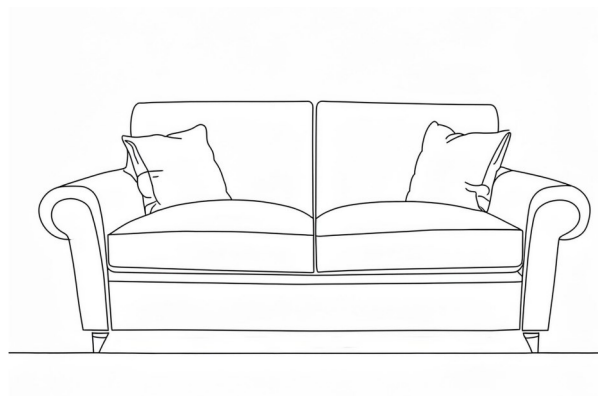

BEESPOKE
Sofas
STUNNINGLY OUTSTANDING
FURNITURE AND STYLE

Santana

Contrast Piping

OR

Self-piping

Coil sprung base

Scatter Cushions

On frame

On springs

The classically designed Santana with its curved arms, this *handmade wooden frame* can be tailored for your space.

Made with *fibre or fibre lux seat interiors* over a *coil sprung base* and supplied with *fibre back cushions*, or as a *pillow back variant*.

Each sofa can be made from a *fabric of your choice* and is supplied with a complimentary pair of *scatter cushions*.

Select either *chrome or wooden feet*. (see foot page for more details)

NAME	HEIGHT		LENGTH		DEPTH	
	inch	cm	inch	cm	inch	cm
Large	40	102	89	226	40.5	106
Medium	40	102	76	193	40.5	106
Small	40	102	67	170	40.5	106
Chair	40	102	40	102	38	97